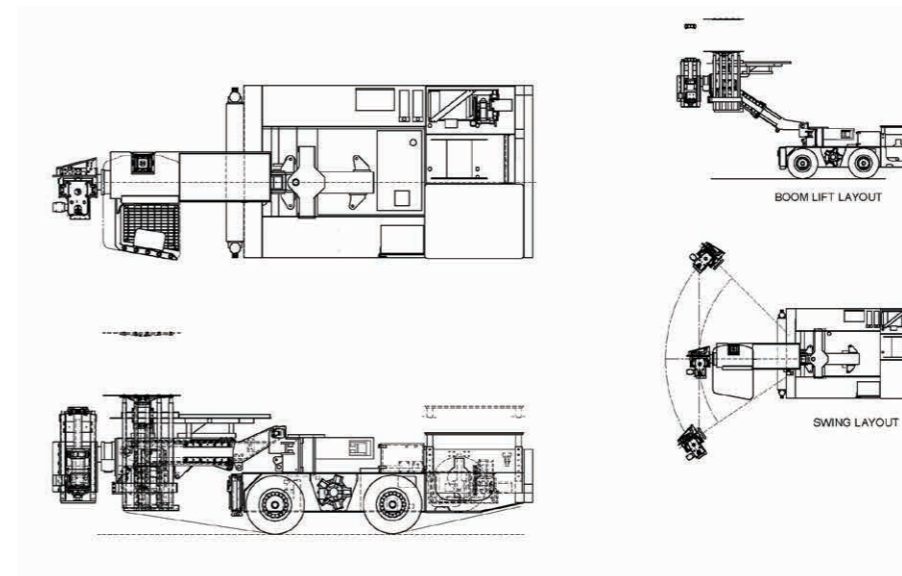

Model HDR

High seam

General purpose roof bolter

Model HDR

Fletcher Model HDR is a versatile roof drill designed for general purpose bolting in up to 4.5 m high roof conditions. The model HDR features an operator platform, therefore rib protection tubes are possible and included. The boom lifts, swings, and extends to allow multiple installations from one chassis position. Heavy-duty Fletcher systems mean long life, maximum reliability and productivity.

Fletcher model HDR is a versatile roof drill.

For use in mines where:

- Overcasts and falls require bolting in heights over 2.5 m
- Production needs do not require a dual boom bolter

Fletcher options

- | | |
|--------------------------|-----------------------|
| Mat holder, mesh clamps | Hydraulic flow meters |
| Auto dump precleaner | Wet drilling system |
| Dust collection bags | Rotary impact |
| Hydraulic driven blower | Mast tilt |
| Hydraulic power take-off | |

Features

Overall length	2.4 m
Overall width	6.8 m
Overall height	2.0 m
Working height	4.5 m
Ground clearance	0.3 m
Boom extend	9.0 m
Boom swing	2.5 m
Boom lift	Up to 45°

(Dimensions and weight vary, depending on tire size and seam height application)